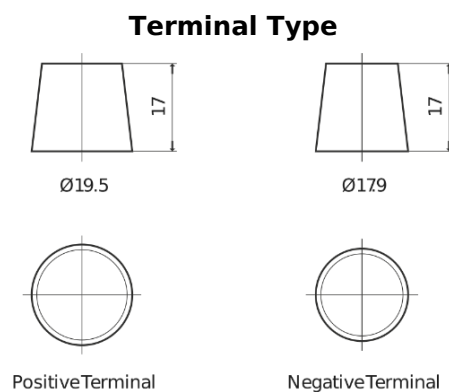

**Product overview**

Batteries for Trucks, Buses, Construction, Agriculture

**StrongPRO EFB+ CE2353**

Part number	CE2353
Technology	EFB
EAN/GTIN	3661024016711
Voltage	12 V
Capacity	235.0 Ah
CCA	1200 A
Length	518 mm
Width	274 mm
Height	240 mm
Box size	D06
Polarity	ETN 3
Terminal Type	EN taper post
Hold Down	B0
Weights (subject of variation)	58.20 kg