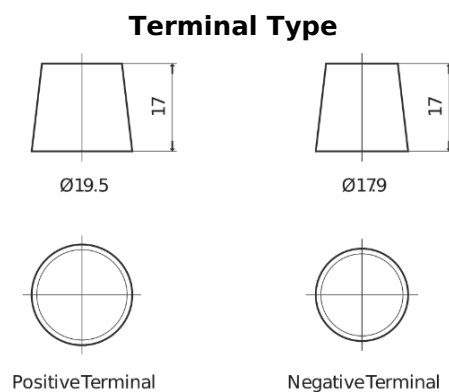

Product overview

Batteries for Trucks, Buses, Construction, Agriculture

Endurance+PRO Gel CD2103

Part number	CD2103
Technology	GEL
EAN/GTIN	3661024016889
Voltage	12 V
Capacity	210.0 Ah
CCA	1030 A
Length	518 mm
Width	274 mm
Height	240 mm
Box size	D06
Polarity	ETN 3
Terminal Type	EN taper post
Hold Down	B0
Weights (subject of variation)	63.50 kg