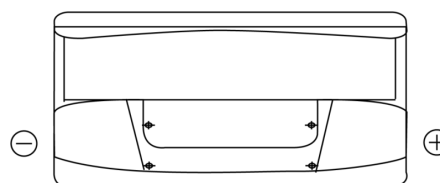

Product overview

Batteries for Cars

Standard CC900

Part number	CC900
Technology	Flooded
EAN/GTIN	3661024014830
Voltage	12 V
Capacity	90.0 Ah
CCA	720 A
Length	353 mm
Width	175 mm
Height	190 mm
Box size	L05
Polarity	ETN 0
Terminal Type	EN taper post
Hold Down	B13
Weights (subject of variation)	20.50 kg

Polarity

Terminal Type

Positive Terminal

Negative Terminal

Hold Down

Design, features and specifications are subject to change without notice. We disclaim any representation or warranty, express or implied, concerning the data or recommendations, and in no event shall be liable for any loss or damage claimed to have arisen as a result. Some products may not be available in your local market.