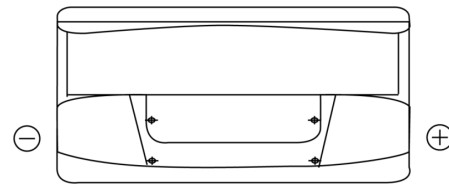

**Product overview**

Batteries for Cars

**Standard CC900**

Part number	CC900
Technology	Flooded
EAN/GTIN	3661024014830
Voltage	12 V
Capacity	90.0 Ah
CCA	720 A
Length	353 mm
Width	175 mm
Height	190 mm
Box size	L05
Polarity	ETN 0
Terminal Type	EN taper post
Hold Down	B13
Weights (subject of variation)	20.50 kg

**Polarity**

**Terminal Type**

Positive Terminal

Negative Terminal

**Hold Down**

Design, features and specifications are subject to change without notice. We disclaim any representation or warranty, express or implied, concerning the data or recommendations, and in no event shall be liable for any loss or damage claimed to have arisen as a result. Some products may not be available in your local market.