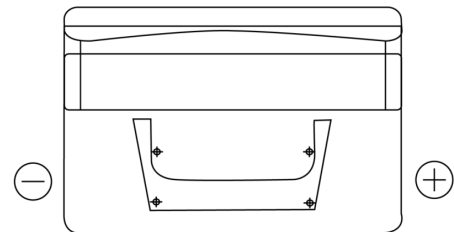

Product overview

Batteries for Cars

Standard CC652

Part number	CC652
Technology	Flooded
EAN/GTIN	3661024014861
Voltage	12 V
Capacity	65.0 Ah
CCA	540 A
Length	278 mm
Width	175 mm
Height	175 mm
Box size	LB3
Polarity	ETN 0
Terminal Type	EN taper post
Hold Down	B13
Weights (subject of variation)	14.50 kg

Polarity

Terminal Type

Hold Down

Design, features and specifications are subject to change without notice. We disclaim any representation or warranty, express or implied, concerning the data or recommendations, and in no event shall be liable for any loss or damage claimed to have arisen as a result. Some products may not be available in your local market.