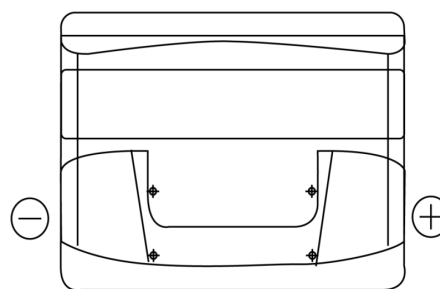

Product overview

Batteries for Cars

Standard CC440

Part number	CC440
Technology	Flooded
EAN/GTIN	3661024014786
Voltage	12 V
Capacity	44.0 Ah
CCA	360 A
Length	207 mm
Width	175 mm
Height	190 mm
Box size	L01
Polarity	ETN 0
Terminal Type	EN taper post
Hold Down	B13
Weights (subject of variation)	11.10 kg

Polarity

Terminal Type

Positive Terminal

Negative Terminal

Hold Down

Design, features and specifications are subject to change without notice. We disclaim any representation or warranty, express or implied, concerning the data or recommendations, and in no event shall be liable for any loss or damage claimed to have arisen as a result. Some products may not be available in your local market.