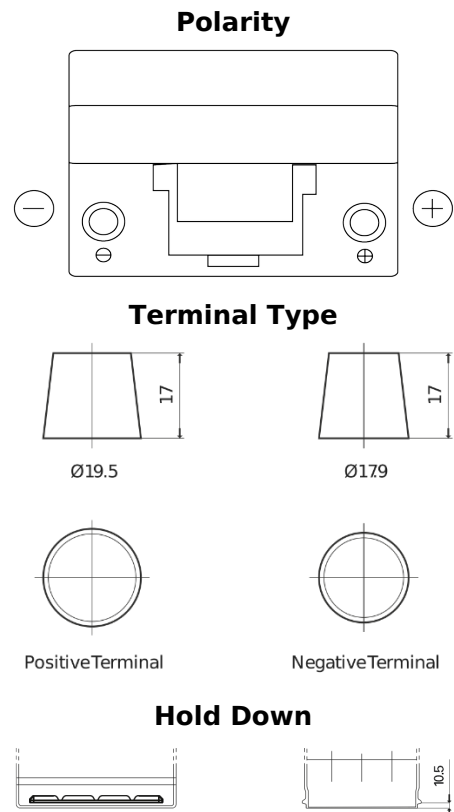

**Product overview**

Batteries for Cars

**Plus CB954**

Part number	CB954
Technology	Flooded
EAN/GTIN	3661024014458
Voltage	12 V
Capacity	95.0 Ah
CCA	760 A
Length	306 mm
Width	173 mm
Height	222 mm
Box size	D31
Polarity	ETN 0
Terminal Type	EN taper post
Hold Down	Korean B1
Weights (subject of variation)	20.60 kg