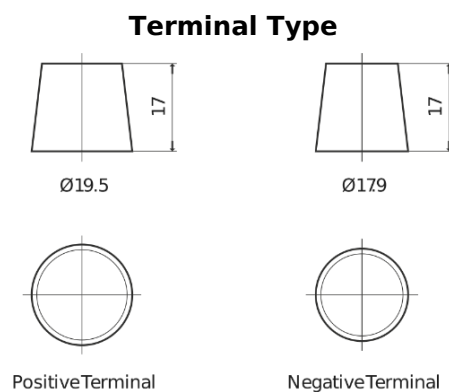

**Product overview**

Batteries for Trucks, Buses, Construction, Agriculture

**EndurancePRO EFB TX2253**

Part number	TX2253
Technology	EFB
EAN/GTIN	3661024056632
Voltage	12 V
Capacity	225.0 Ah
CCA	1150 A
Length	518 mm
Width	274 mm
Height	240 mm
Box size	D06
Polarity	ETN 3
Terminal Type	EN taper post
Hold Down	B0
Weights (subject of variation)	60.10 kg