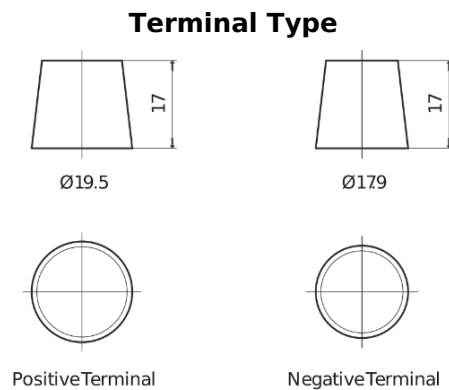

Product overview

Batteries for Trucks, Buses, Construction, Agriculture

EndurancePRO EFB TX1803

Part number	TX1803
Technology	EFB
EAN/GTIN	3661024056625
Voltage	12 V
Capacity	180.0 Ah
CCA	1000 A
Length	513 mm
Width	223 mm
Height	223 mm
Box size	D05
Polarity	ETN 3
Terminal Type	EN taper post
Hold Down	B0
Weights (subject of variation)	46.10 kg