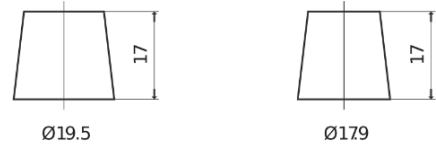

Terminal Type