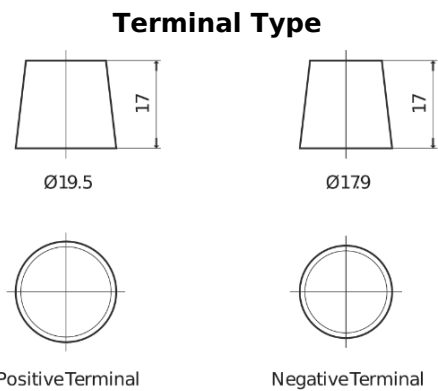

Product overview

Batteries for Marine and Leisure

Dual TR600

Part number	TR600
Technology	Flooded
EAN/GTIN	3661024057691
Voltage	12 V
Capacity	120.0 Ah
CCA	800 A
Length	349 mm
Width	175 mm
Height	285 mm
Box size	D03
Polarity	ETN 1
Terminal Type	EN taper post
Hold Down	B0
Weights (subject of variation)	31.40 kg