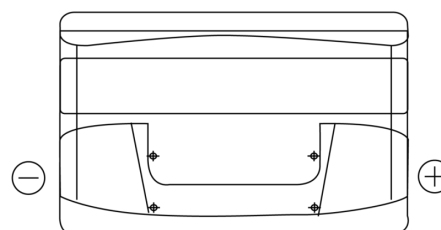

Product overview

Batteries for Cars

Plus CB950

Part number	CB950
Technology	Flooded
EAN/GTIN	3661024014588
Voltage	12 V
Capacity	95.0 Ah
CCA	800 A
Length	353 mm
Width	175 mm
Height	190 mm
Box size	L05
Polarity	ETN 0
Terminal Type	EN taper post
Hold Down	B13
Weights (subject of variation)	21.60 kg

Polarity

Terminal Type

Positive Terminal

Negative Terminal

Hold Down

Design, features and specifications are subject to change without notice. We disclaim any representation or warranty, express or implied, concerning the data or recommendations, and in no event shall be liable for any loss or damage claimed to have arisen as a result. Some products may not be available in your local market.