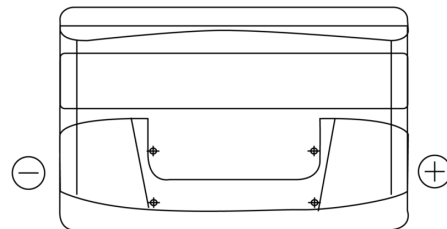

Product overview

Batteries for Cars

Plus CB950

Part number	CB950
Technology	Flooded
EAN/GTIN	3661024014588
Voltage	12 V
Capacity	95.0 Ah
CCA	800 A
Length	353 mm
Width	175 mm
Height	190 mm
Box size	L05
Polarity	ETN 0
Terminal Type	EN taper post
Hold Down	B13
Weights (subject of variation)	21.60 kg

Polarity

Terminal Type

Ø19.5

Ø179

Positive Terminal

Negative Terminal

Hold Down

Design, features and specifications are subject to change without notice. We disclaim any representation or warranty, express or implied, concerning the data or recommendations, and in no event shall be liable for any loss or damage claimed to have arisen as a result. Some products may not be available in your local market.