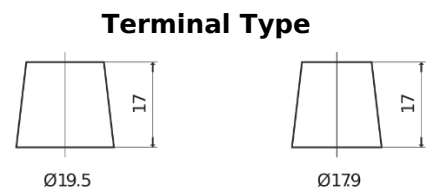

**Product overview**

Batteries for Marine and Leisure

**Vintage EU260-6**

Part number	EU260-6
Technology	Flooded
EAN/GTIN	3661024036115
Voltage	6 V
Capacity	260 Ah
CCA	1300 A
Length	345 mm
Width	172 mm
Height	286 mm
Box size	M08
Polarity	ETN 0
Terminal Type	EN taper post
Hold Down	B0
Weights (subject of variation)	39.10 kg