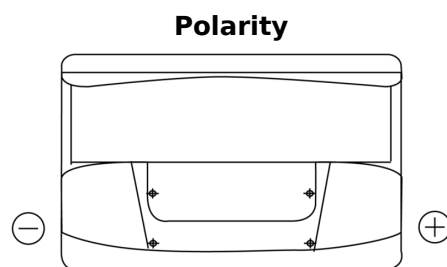

Product overview

Batteries for Marine and Leisure

Start TN750

Part number	TN750
Technology	Flooded
EAN/GTIN	3661024046084
Voltage	12 V
Capacity	74.0 Ah
CCA	680 A
MCA	750
Length	278 mm
Width	175 mm
Height	190 mm
Box size	L03
Polarity	ETN 0
Terminal Type	EN taper post
Hold Down	B13
Weights (subject of variation)	16.60 kg