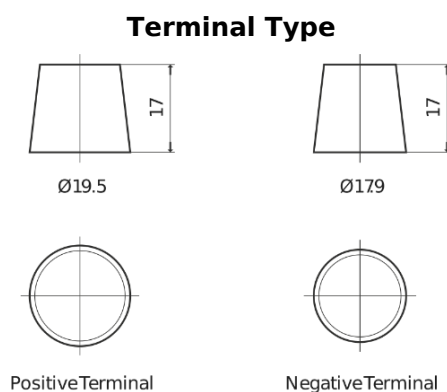

Product overview

Batteries for Marine and Leisure

Start TN750

Part number	TN750
Technology	Flooded
EAN/GTIN	3661024046084
Voltage	12 V
Capacity	74.0 Ah
CCA	680 A
MCA	750
Length	278 mm
Width	175 mm
Height	190 mm
Box size	L03
Polarity	ETN 0
Terminal Type	EN taper post
Hold Down	B13
Weights (subject of variation)	16.60 kg