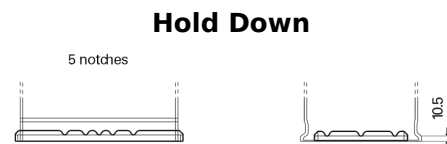

Product overview

Batteries for Marine and Leisure

Start TN750

Part number	TN750
Technology	Flooded
EAN/GTIN	3661024046084
Voltage	12 V
Capacity	74.0 Ah
CCA	680 A
MCA	750
Length	278 mm
Width	175 mm
Height	190 mm
Box size	L03
Polarity	ETN 0
Terminal Type	EN taper post
Hold Down	B13
Weights (subject of variation)	16.60 kg