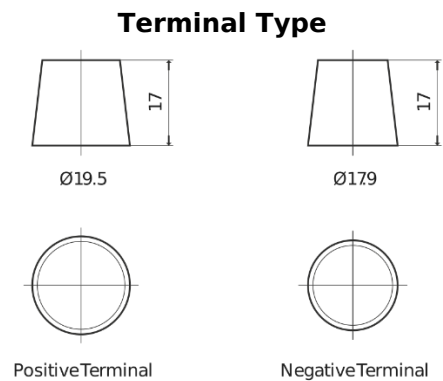

Product overview

Batteries for Marine and Leisure

Vintage EU165-6

Part number	EU165-6
Technology	Flooded
EAN/GTIN	3661024036146
Voltage	6 V
Capacity	165 Ah
CCA	900 A
Length	330 mm
Width	174 mm
Height	234 mm
Box size	M05
Polarity	ETN 0
Terminal Type	EN taper post
Hold Down	B0
Weights (subject of variation)	25.00 kg