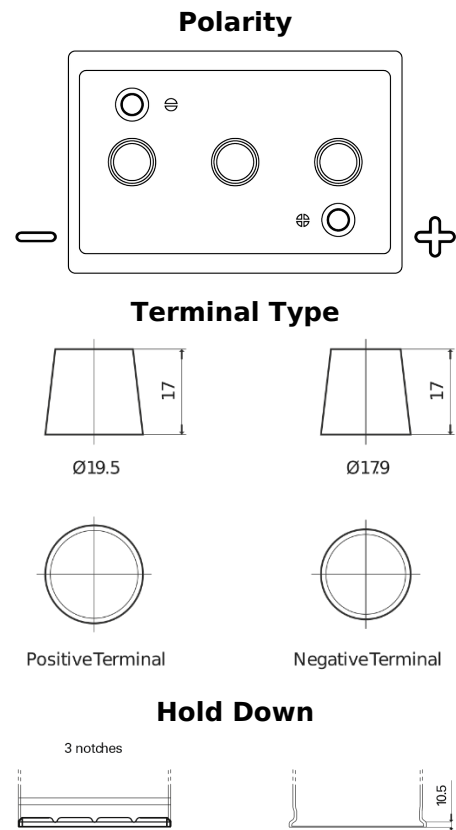

Product overview

Batteries for Marine and Leisure

Vintage EU140-6

Part number	EU140-6
Technology	Flooded
EAN/GTIN	3661024036153
Voltage	6 V
Capacity	140 Ah
CCA	900 A
Length	257 mm
Width	175 mm
Height	236 mm
Box size	M04
Polarity	ETN 0
Terminal Type	EN taper post
Hold Down	B1
Weights (subject of variation)	18.40 kg