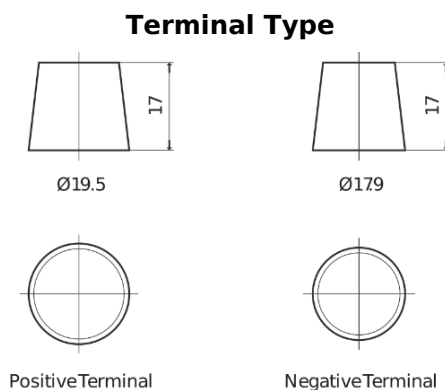

**Product overview**

Batteries for Marine and Leisure

**Start TN1100**

Part number	TN1100
Technology	Flooded
EAN/GTIN	3661024046053
Voltage	12 V
Capacity	180.0 Ah
CCA	1000 A
MCA	1100
Length	513 mm
Width	223 mm
Height	223 mm
Box size	D05
Polarity	ETN 3
Terminal Type	EN taper post
Hold Down	B0
Weights (subject of variation)	42.80 kg