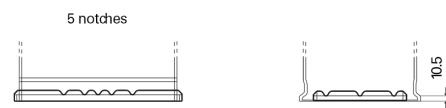

Product overview

Batteries for Cars

Plus CB852

Part number	CB852
Technology	Flooded
EAN/GTIN	3661024014663
Voltage	12 V
Capacity	85.0 Ah
CCA	760 A
Length	353 mm
Width	175 mm
Height	175 mm
Box size	LB5
Polarity	ETN 0
Terminal Type	EN taper post
Hold Down	B13
Weights (subject of variation)	19.40 kg

Polarity

Terminal Type

Hold Down

Design, features and specifications are subject to change without notice. We disclaim any representation or warranty, express or implied, concerning the data or recommendations, and in no event shall be liable for any loss or damage claimed to have arisen as a result. Some products may not be available in your local market.