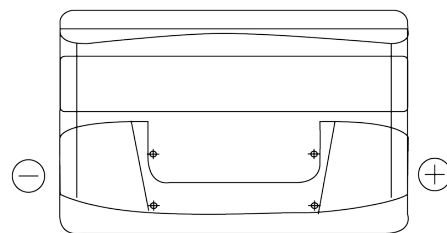

Product overview

Batteries for Cars

Plus CB852

Part number	CB852
Technology	Flooded
EAN/GTIN	3661024014663
Voltage	12 V
Capacity	85.0 Ah
CCA	760 A
Length	353 mm
Width	175 mm
Height	175 mm
Box size	LB5
Polarity	ETN 0
Terminal Type	EN taper post
Hold Down	B13
Weights (subject of variation)	19.40 kg

Polarity

Terminal Type

Positive Terminal

Negative Terminal

Hold Down

Design, features and specifications are subject to change without notice. We disclaim any representation or warranty, express or implied, concerning the data or recommendations, and in no event shall be liable for any loss or damage claimed to have arisen as a result. Some products may not be available in your local market.