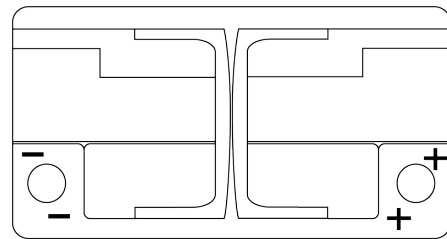

Product overview

Batteries for Cars

Premium EA1050

Part number	EA1050
Technology	Flooded
EAN/GTIN	3661024034302
Voltage	12 V
Capacity	105 Ah
CCA	850 A
Length	315 mm
Width	175 mm
Height	205 mm
Box size	LH4
Polarity	ETN 0
Terminal Type	EN taper post
Hold Down	B13
Weights (subject of variation)	23.10 kg

Polarity

Terminal Type

Positive Terminal

Negative Terminal

Hold Down

Design, features and specifications are subject to change without notice. We disclaim any representation or warranty, express or implied, concerning the data or recommendations, and in no event shall be liable for any loss or damage claimed to have arisen as a result. Some products may not be available in your local market.