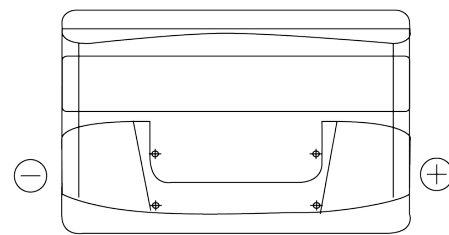

Product overview

Batteries for Cars

Technica TB1000

Part number	TB1000
Technology	Flooded
EAN/GTIN	3661024054713
Voltage	12 V
Capacity	100 Ah
CCA	720 A
Length	315 mm
Width	175 mm
Height	205 mm
Box size	LH4
Polarity	ETN 0
Terminal Type	EN taper post
Hold Down	B13
Weights (subject of variation)	21.90 kg

Polarity

Terminal Type

Positive Terminal

Negative Terminal

Hold Down

Design, features and specifications are subject to change without notice. We disclaim any representation or warranty, express or implied, concerning the data or recommendations, and in no event shall be liable for any loss or damage claimed to have arisen as a result. Some products may not be available in your local market.