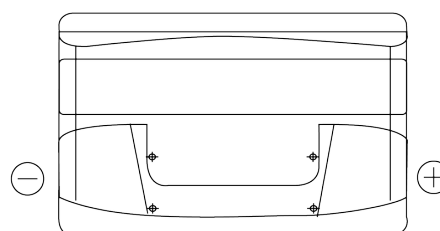

Product overview

Batteries for Cars

Power DB1000

Part number	DB1000
Technology	Flooded
EAN/GTIN	3661024024716
Voltage	12 V
Capacity	100 Ah
CCA	720 A
Length	315 mm
Width	175 mm
Height	205 mm
Box size	LH4
Polarity	ETN 0
Terminal Type	EN taper post
Hold Down	B13
Weights (subject of variation)	21.90 kg

Polarity

Terminal Type

Positive Terminal

Negative Terminal

Hold Down

Design, features and specifications are subject to change without notice. We disclaim any representation or warranty, express or implied, concerning the data or recommendations, and in no event shall be liable for any loss or damage claimed to have arisen as a result. Some products may not be available in your local market.