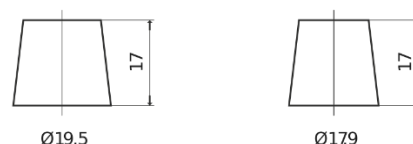

Terminal Type