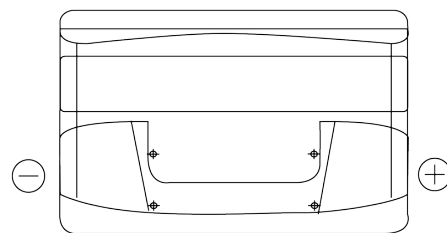

Product overview

Batteries for Cars

Technica TB852

Part number	TB852
Technology	Flooded
EAN/GTIN	3661024054669
Voltage	12 V
Capacity	85 Ah
CCA	760 A
Length	353 mm
Width	175 mm
Height	175 mm
Box size	LB5
Polarity	ETN 0
Terminal Type	EN taper post
Hold Down	B13
Weights (subject of variation)	19.40 kg

Polarity

Terminal Type

Positive Terminal

Negative Terminal

Hold Down

Design, features and specifications are subject to change without notice. We disclaim any representation or warranty, express or implied, concerning the data or recommendations, and in no event shall be liable for any loss or damage claimed to have arisen as a result. Some products may not be available in your local market.