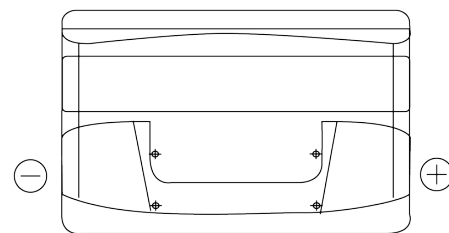

Product overview

Batteries for Cars

Formula FB852

| | |
|--------------------------------|---------------|
| Part number | FB852 |
| Technology | Flooded |
| EAN/GTIN | 3661024044660 |
| Voltage | 12 V |
| Capacity | 85 Ah |
| CCA | 760 A |
| Length | 353 mm |
| Width | 175 mm |
| Height | 175 mm |
| Box size | LB5 |
| Polarity | ETN 0 |
| Terminal Type | EN taper post |
| Hold Down | B13 |
| Weights (subject of variation) | 19.40 kg |

Polarity

Terminal Type

Positive Terminal

Negative Terminal

Hold Down

Design, features and specifications are subject to change without notice. We disclaim any representation or warranty, express or implied, concerning the data or recommendations, and in no event shall be liable for any loss or damage claimed to have arisen as a result. Some products may not be available in your local market.