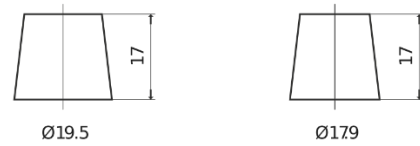

Product overview

Batteries for Cars

Power DB852

Part number	DB852
Technology	Flooded
EAN/GTIN	3661024024662
Voltage	12 V
Capacity	85 Ah
CCA	760 A
Length	353 mm
Width	175 mm
Height	175 mm
Box size	LB5
Polarity	ETN 0
Terminal Type	EN taper post
Hold Down	B13
Weights (subject of variation)	19.40 kg

Polarity

Terminal Type

Positive Terminal

Negative Terminal

Hold Down

Design, features and specifications are subject to change without notice. We disclaim any representation or warranty, express or implied, concerning the data or recommendations, and in no event shall be liable for any loss or damage claimed to have arisen as a result. Some products may not be available in your local market.