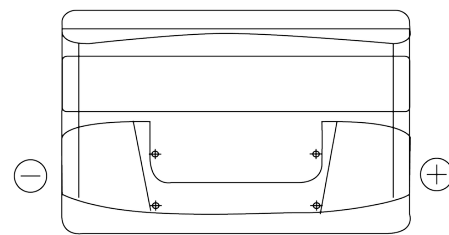

Product overview

Batteries for Cars

Plus CB852

Part number	CB852
Technology	Flooded
EAN/GTIN	3661024014663
Voltage	12 V
Capacity	85 Ah
CCA	760 A
Length	353 mm
Width	175 mm
Height	175 mm
Box size	LB5
Polarity	ETN 0
Terminal Type	EN taper post
Hold Down	B13
Weights (subject of variation)	19.40 kg

Polarity

Terminal Type

Hold Down

Design, features and specifications are subject to change without notice. We disclaim any representation or warranty, express or implied, concerning the data or recommendations, and in no event shall be liable for any loss or damage claimed to have arisen as a result. Some products may not be available in your local market.