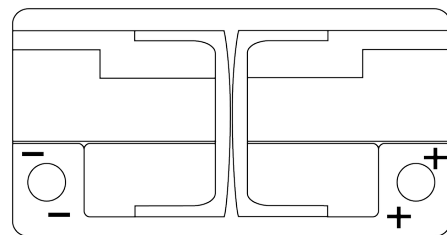

Product overview

Batteries for Cars

High-Tech TA852

Part number	TA852
Technology	Flooded
EAN/GTIN	3661024054294
Voltage	12 V
Capacity	85 Ah
CCA	800 A
Length	315 mm
Width	175 mm
Height	175 mm
Box size	LB4
Polarity	ETN 0
Terminal Type	EN taper post
Hold Down	B13
Weights (subject of variation)	18.60 kg

Polarity

Terminal Type

Ø19.5

Ø179

Positive Terminal

Negative Terminal

Hold Down

5 notches