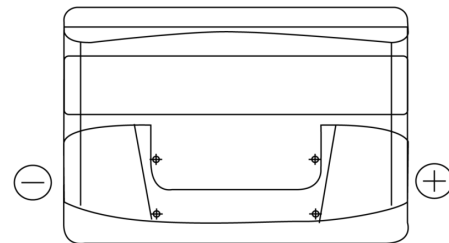

Product overview

Batteries for Cars

Plus CB800

Part number	CB800
Technology	Flooded
EAN/GTIN	3661024016421
Voltage	12 V
Capacity	80.0 Ah
CCA	640 A
Length	315 mm
Width	175 mm
Height	190 mm
Box size	L04
Polarity	ETN 0
Terminal Type	EN taper post
Hold Down	B13
Weights (subject of variation)	19.00 kg

Polarity

Terminal Type

Positive Terminal Negative Terminal

Hold Down

Design, features and specifications are subject to change without notice. We disclaim any representation or warranty, express or implied, concerning the data or recommendations, and in no event shall be liable for any loss or damage claimed to have arisen as a result. Some products may not be available in your local market.