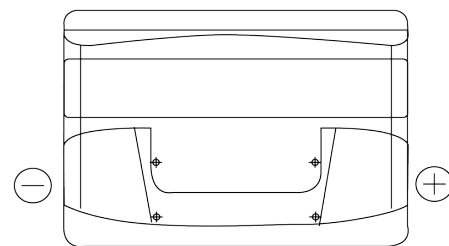

Product overview

Batteries for Cars

Plus CB800

Part number	CB800
Technology	Flooded
EAN/GTIN	3661024016421
Voltage	12 V
Capacity	80.0 Ah
CCA	640 A
Length	315 mm
Width	175 mm
Height	190 mm
Box size	L04
Polarity	ETN 0
Terminal Type	EN taper post
Hold Down	B13
Weights (subject of variation)	19.00 kg

Polarity

Terminal Type

Positive Terminal

Negative Terminal

Hold Down

Design, features and specifications are subject to change without notice. We disclaim any representation or warranty, express or implied, concerning the data or recommendations, and in no event shall be liable for any loss or damage claimed to have arisen as a result. Some products may not be available in your local market.