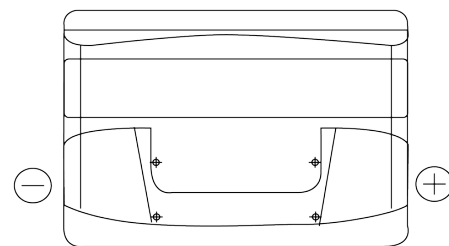

**Product overview**

Batteries for Cars

**Plus CB802**

|                                |               |
|--------------------------------|---------------|
| Part number                    | CB802         |
| Technology                     | Flooded       |
| EAN/GTIN                       | 3661024014656 |
| Voltage                        | 12 V          |
| Capacity                       | 80 Ah         |
| CCA                            | 700 A         |
| Length                         | 315 mm        |
| Width                          | 175 mm        |
| Height                         | 175 mm        |
| Box size                       | LB4           |
| Polarity                       | ETN 0         |
| Terminal Type                  | EN taper post |
| Hold Down                      | B13           |
| Weights (subject of variation) | 17.80 kg      |

**Polarity**

**Terminal Type**

Positive Terminal

Negative Terminal

**Hold Down**

Design, features and specifications are subject to change without notice. We disclaim any representation or warranty, express or implied, concerning the data or recommendations, and in no event shall be liable for any loss or damage claimed to have arisen as a result. Some products may not be available in your local market.