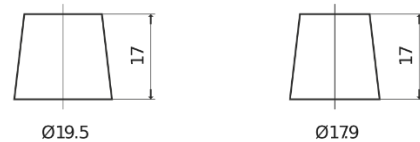

**Product overview**

Batteries for Cars

**Plus CB802**

|                                |               |
|--------------------------------|---------------|
| Part number                    | CB802         |
| Technology                     | Flooded       |
| EAN/GTIN                       | 3661024014656 |
| Voltage                        | 12 V          |
| Capacity                       | 80 Ah         |
| CCA                            | 700 A         |
| Length                         | 315 mm        |
| Width                          | 175 mm        |
| Height                         | 175 mm        |
| Box size                       | LB4           |
| Polarity                       | ETN 0         |
| Terminal Type                  | EN taper post |
| Hold Down                      | B13           |
| Weights (subject of variation) | 17.80 kg      |

**Polarity**

**Terminal Type**

Positive Terminal

Negative Terminal

**Hold Down**

Design, features and specifications are subject to change without notice. We disclaim any representation or warranty, express or implied, concerning the data or recommendations, and in no event shall be liable for any loss or damage claimed to have arisen as a result. Some products may not be available in your local market.