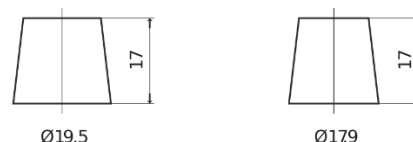

Product overview

Batteries for Cars

High-Tech TA722

Part number	TA722
Technology	Flooded
EAN/GTIN	3661024054287
Voltage	12 V
Capacity	72 Ah
CCA	720 A
Length	278 mm
Width	175 mm
Height	175 mm
Box size	LB3
Polarity	ETN 0
Terminal Type	EN taper post
Hold Down	B13
Weights (subject of variation)	15.90 kg

Polarity

Terminal Type

Positive Terminal

Negative Terminal

Hold Down

Design, features and specifications are subject to change without notice. We disclaim any representation or warranty, express or implied, concerning the data or recommendations, and in no event shall be liable for any loss or damage claimed to have arisen as a result. Some products may not be available in your local market.