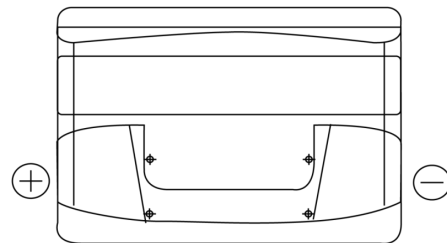

**Product overview**

Batteries for Cars

**Plus CB741**

Part number	CB741
Technology	Flooded
EAN/GTIN	3661024014564
Voltage	12 V
Capacity	74.0 Ah
CCA	680 A
Length	278 mm
Width	175 mm
Height	190 mm
Box size	L03
Polarity	ETN 1
Terminal Type	EN taper post
Hold Down	B13
Weights (subject of variation)	16.60 kg

**Polarity**

**Terminal Type**

Positive Terminal

Negative Terminal

**Hold Down**

Design, features and specifications are subject to change without notice. We disclaim any representation or warranty, express or implied, concerning the data or recommendations, and in no event shall be liable for any loss or damage claimed to have arisen as a result. Some products may not be available in your local market.