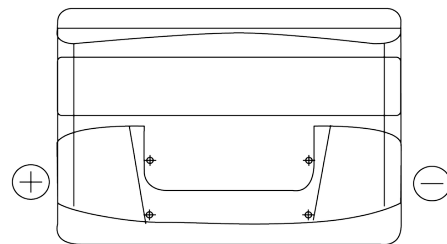

Product overview

Batteries for Cars

Plus CB741

Part number	CB741
Technology	Flooded
EAN/GTIN	3661024014564
Voltage	12 V
Capacity	74.0 Ah
CCA	680 A
Length	278 mm
Width	175 mm
Height	190 mm
Box size	L03
Polarity	ETN 1
Terminal Type	EN taper post
Hold Down	B13
Weights (subject of variation)	16.60 kg

Polarity

Terminal Type

Positive Terminal

Negative Terminal

Hold Down

Design, features and specifications are subject to change without notice. We disclaim any representation or warranty, express or implied, concerning the data or recommendations, and in no event shall be liable for any loss or damage claimed to have arisen as a result. Some products may not be available in your local market.