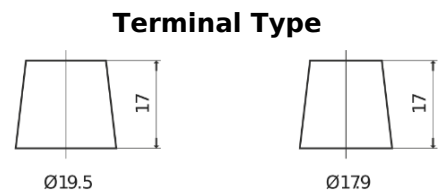

Product overview

Batteries for Trucks, Buses, Construction, Agriculture

PowerPRO Agri&Construction TJ2353

Part number	TJ2353
Technology	Flooded
EAN/GTIN	3661024056748
Voltage	12 V
Capacity	235.0 Ah
CCA	1450 A
Length	518 mm
Width	274 mm
Height	240 mm
Box size	D06
Polarity	ETN 3
Terminal Type	EN taper post
Hold Down	B0
Weights (subject of variation)	59.70 kg