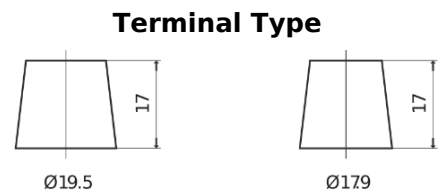

Product overview

Batteries for Trucks, Buses, Construction, Agriculture

PowerPRO Agri&Construction TJ2353

Part number	TJ2353
Technology	Flooded
EAN/GTIN	3661024056748
Voltage	12 V
Capacity	235.0 Ah
CCA	1450 A
Length	518 mm
Width	274 mm
Height	240 mm
Box size	D06
Polarity	ETN 3
Terminal Type	EN taper post
Hold Down	B0
Weights (subject of variation)	59.70 kg