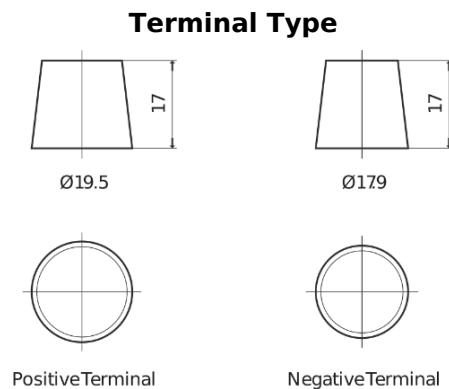

**Product overview**

Batteries for Trucks, Buses, Construction, Agriculture

**PowerPRO Agri&Construction TJ2353**

Part number	TJ2353
Technology	Flooded
EAN/GTIN	3661024056748
Voltage	12 V
Capacity	235.0 Ah
CCA	1450 A
Length	518 mm
Width	274 mm
Height	240 mm
Box size	D06
Polarity	ETN 3
Terminal Type	EN taper post
Hold Down	B0
Weights (subject of variation)	59.70 kg