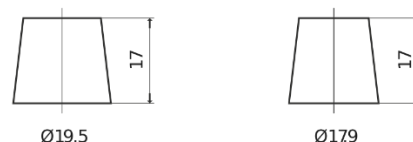

Product overview

Batteries for Cars

Premium EA722

Part number	EA722
Technology	Flooded
EAN/GTIN	3661024034289
Voltage	12 V
Capacity	72 Ah
CCA	720 A
Length	278 mm
Width	175 mm
Height	175 mm
Box size	LB3
Polarity	ETN 0
Terminal Type	EN taper post
Hold Down	B13
Weights (subject of variation)	15.90 kg

Polarity

Terminal Type

Positive Terminal

Negative Terminal

Hold Down

Design, features and specifications are subject to change without notice. We disclaim any representation or warranty, express or implied, concerning the data or recommendations, and in no event shall be liable for any loss or damage claimed to have arisen as a result. Some products may not be available in your local market.