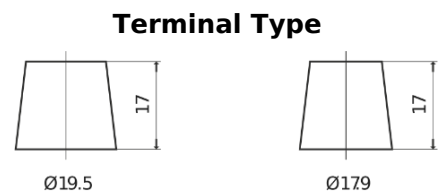

Product overview

Batteries for Trucks, Buses, Construction, Agriculture

PowerPRO Agri&Construction TJ1523

Part number	TJ1523
Technology	Flooded
EAN/GTIN	3661024056724
Voltage	12 V
Capacity	152.0 Ah
CCA	1130 A
Length	513 mm
Width	189 mm
Height	223 mm
Box size	D04
Polarity	ETN 3
Terminal Type	EN taper post
Hold Down	B0
Weights (subject of variation)	40.30 kg