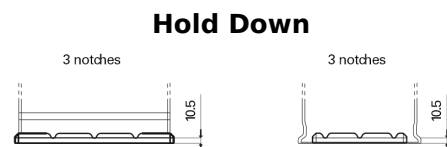

Product overview

Batteries for Trucks, Buses, Construction, Agriculture

PowerPRO Agri&Construction TJ1355

Part number	TJ1355
Technology	Flooded
EAN/GTIN	3661024056779
Voltage	12 V
Capacity	135.0 Ah
CCA	1000 A
Length	514 mm
Width	175 mm
Height	210 mm
Box size	DB8
Polarity	ETN 3
Terminal Type	EN taper post
Hold Down	B3
Weights (subject of variation)	36.00 kg