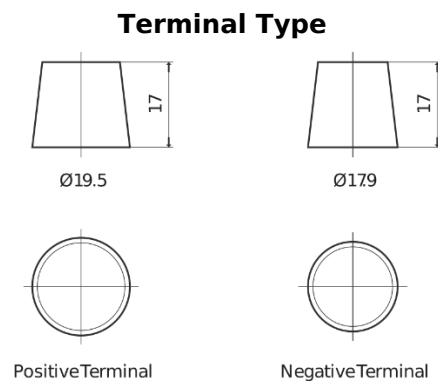

Product overview

Batteries for Trucks, Buses, Construction, Agriculture

PowerPRO Agri&Construction TJ1355

Part number	TJ1355
Technology	Flooded
EAN/GTIN	3661024056779
Voltage	12 V
Capacity	135.0 Ah
CCA	1000 A
Length	514 mm
Width	175 mm
Height	210 mm
Box size	DB8
Polarity	ETN 3
Terminal Type	EN taper post
Hold Down	B3
Weights (subject of variation)	36.00 kg