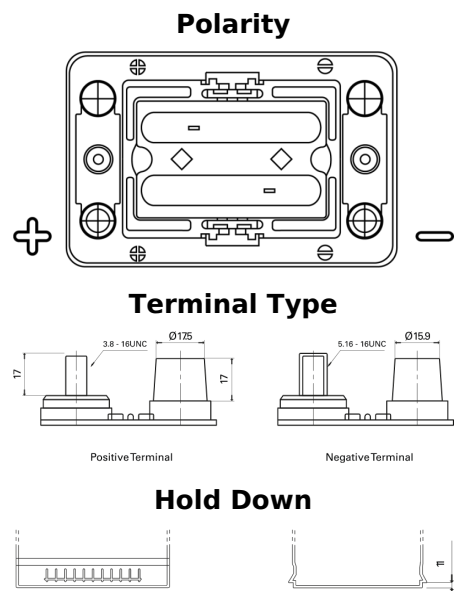

Product overview

Batteries for Trucks, Buses, Construction, Agriculture

PowerPRO Agri&Construction TJ050C

Part number	TJ050C
Technology	AGM
EAN/GTIN	3661024056793
Voltage	12 V
Capacity	50.0 Ah
CCA	800 A
Length	260 mm
Width	173 mm
Height	206 mm
Box size	G34
Polarity	ETN 1
Terminal Type	SAE M 3/8"- 5/16" taper&stud
Hold Down	B7
Weights (subject of variation)	17.90 kg