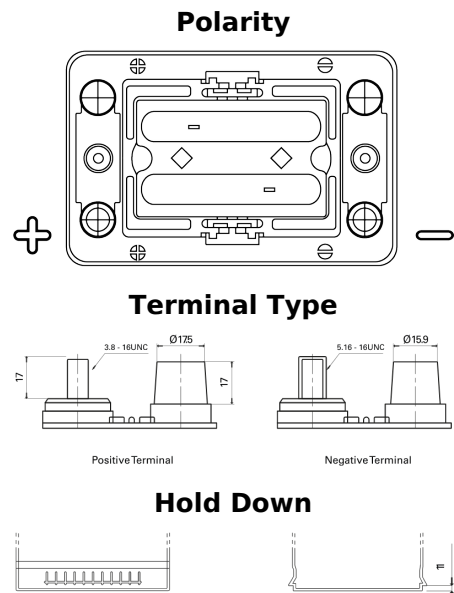

**Product overview**

Batteries for Trucks, Buses, Construction, Agriculture

**PowerPRO Agri&Construction TJ050C**

Part number	TJ050C
Technology	AGM
EAN/GTIN	3661024056793
Voltage	12 V
Capacity	50.0 Ah
CCA	800 A
Length	260 mm
Width	173 mm
Height	206 mm
Box size	G34
Polarity	ETN 1
Terminal Type	SAE M 3/8" - 5/16" taper&stud
Hold Down	B7
Weights (subject of variation)	17.90 kg