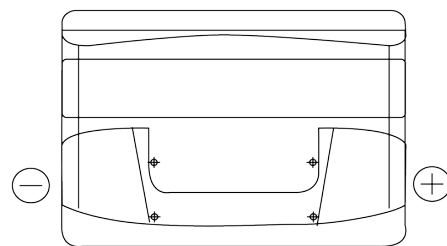

Product overview

Batteries for Cars

Formula FB712

Part number	FB712
Technology	Flooded
EAN/GTIN	3661024044646
Voltage	12 V
Capacity	71 Ah
CCA	670 A
Length	278 mm
Width	175 mm
Height	175 mm
Box size	LB3
Polarity	ETN 0
Terminal Type	EN taper post
Hold Down	B13
Weights (subject of variation)	15.30 kg

Polarity

Terminal Type

Positive Terminal

Negative Terminal

Hold Down

Design, features and specifications are subject to change without notice. We disclaim any representation or warranty, express or implied, concerning the data or recommendations, and in no event shall be liable for any loss or damage claimed to have arisen as a result. Some products may not be available in your local market.