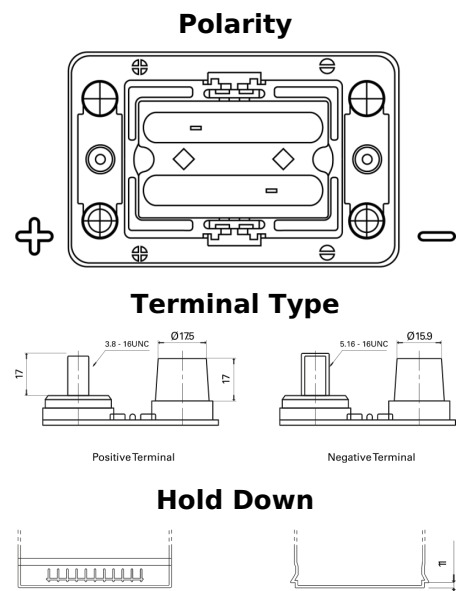

Product overview

Batteries for Trucks, Buses, Construction, Agriculture

PowerPRO Agri&Construction TJ050C

Part number	TJ050C
Technology	AGM
EAN/GTIN	3661024056793
Voltage	12 V
Capacity	50.0 Ah
CCA	800 A
Length	260 mm
Width	173 mm
Height	206 mm
Box size	G34
Polarity	ETN 1
Terminal Type	SAE M 3/8"- 5/16" taper&stud
Hold Down	B7
Weights (subject of variation)	17.90 kg