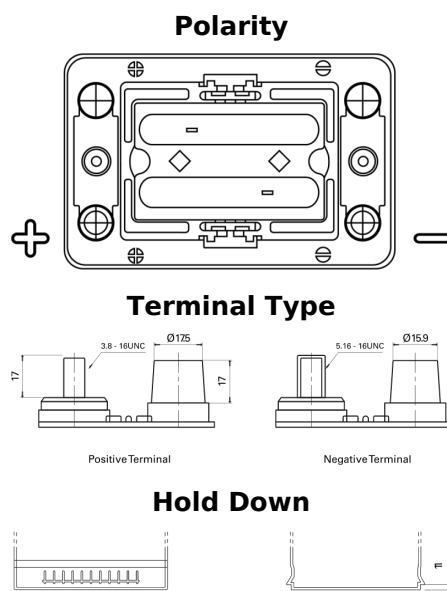

**Product overview**

Batteries for Trucks, Buses, Construction, Agriculture

**PowerPRO Agri&Construction TJ050C**

Part number	TJ050C
Technology	AGM
EAN/GTIN	3661024056793
Voltage	12 V
Capacity	50.0 Ah
CCA	800 A
Length	260 mm
Width	173 mm
Height	206 mm
Box size	G34
Polarity	ETN 1
Terminal Type	SAE M 3/8"- 5/16" taper&stud
Hold Down	B7
Weights (subject of variation)	17.90 kg