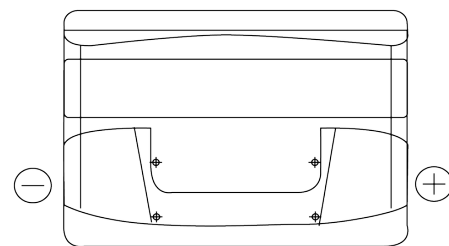

Product overview

Batteries for Cars

Excell EB712

Part number	EB712
Technology	Flooded
EAN/GTIN	3661024034647
Voltage	12 V
Capacity	71 Ah
CCA	670 A
Length	278 mm
Width	175 mm
Height	175 mm
Box size	LB3
Polarity	ETN 0
Terminal Type	EN taper post
Hold Down	B13
Weights (subject of variation)	15.30 kg

Polarity

Terminal Type

Positive Terminal

Negative Terminal

Hold Down

Design, features and specifications are subject to change without notice. We disclaim any representation or warranty, express or implied, concerning the data or recommendations, and in no event shall be liable for any loss or damage claimed to have arisen as a result. Some products may not be available in your local market.