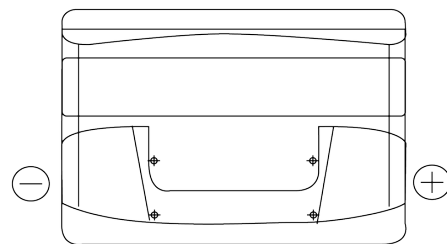

**Product overview**

Batteries for Cars

**Excell EB712**

Part number	EB712
Technology	Flooded
EAN/GTIN	3661024034647
Voltage	12 V
Capacity	71 Ah
CCA	670 A
Length	278 mm
Width	175 mm
Height	175 mm
Box size	LB3
Polarity	ETN 0
Terminal Type	EN taper post
Hold Down	B13
Weights (subject of variation)	15.30 kg

**Polarity**

**Terminal Type**

Positive Terminal

Negative Terminal

**Hold Down**

Design, features and specifications are subject to change without notice. We disclaim any representation or warranty, express or implied, concerning the data or recommendations, and in no event shall be liable for any loss or damage claimed to have arisen as a result. Some products may not be available in your local market.