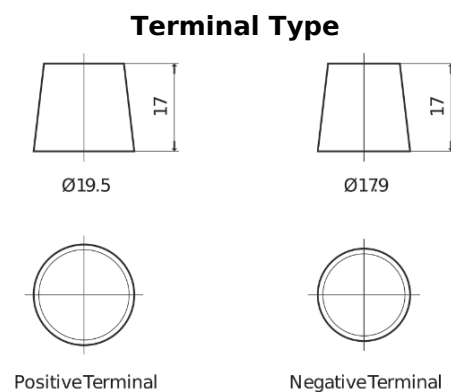

**Product overview**

Batteries for Trucks, Buses, Construction, Agriculture

**StartPRO TG2253**

Part number	TG2253
Technology	Flooded
EAN/GTIN	3661024057431
Voltage	12 V
Capacity	225.0 Ah
CCA	1200 A
Length	518 mm
Width	274 mm
Height	240 mm
Box size	D06
Polarity	ETN 3
Terminal Type	EN taper post
Hold Down	B0
Weights (subject of variation)	54.90 kg