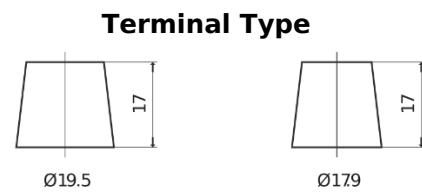

Product overview

Batteries for Trucks, Buses, Construction, Agriculture

StartPRO TG2253

Part number	TG2253
Technology	Flooded
EAN/GTIN	3661024057431
Voltage	12 V
Capacity	225.0 Ah
CCA	1200 A
Length	518 mm
Width	274 mm
Height	240 mm
Box size	D06
Polarity	ETN 3
Terminal Type	EN taper post
Hold Down	B0
Weights (subject of variation)	54.90 kg