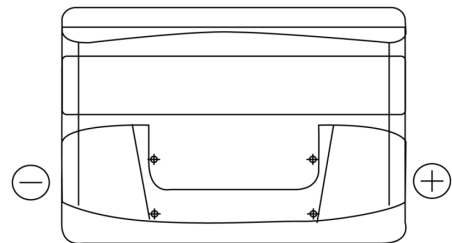

Product overview

Batteries for Cars

Plus CB740

Part number	CB740
Technology	Flooded
EAN/GTIN	3661024014557
Voltage	12 V
Capacity	74.0 Ah
CCA	680 A
Length	278 mm
Width	175 mm
Height	190 mm
Box size	L03
Polarity	ETN 0
Terminal Type	EN taper post
Hold Down	B13
Weights (subject of variation)	16.60 kg

Polarity

Terminal Type

Positive Terminal

Negative Terminal

Hold Down

Design, features and specifications are subject to change without notice. We disclaim any representation or warranty, express or implied, concerning the data or recommendations, and in no event shall be liable for any loss or damage claimed to have arisen as a result. Some products may not be available in your local market.