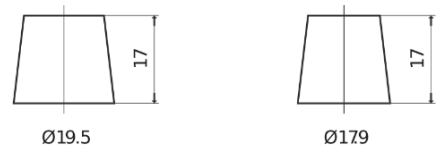

Product overview

Batteries for Cars

Plus CB740

Part number	CB740
Technology	Flooded
EAN/GTIN	3661024014557
Voltage	12 V
Capacity	74.0 Ah
CCA	680 A
Length	278 mm
Width	175 mm
Height	190 mm
Box size	L03
Polarity	ETN 0
Terminal Type	EN taper post
Hold Down	B13
Weights (subject of variation)	16.60 kg

Polarity

Terminal Type

Positive Terminal

Negative Terminal

Hold Down

Design, features and specifications are subject to change without notice. We disclaim any representation or warranty, express or implied, concerning the data or recommendations, and in no event shall be liable for any loss or damage claimed to have arisen as a result. Some products may not be available in your local market.