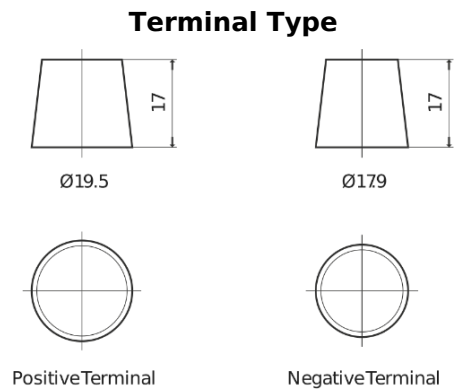

Product overview

Batteries for Trucks, Buses, Construction, Agriculture

StartPRO TG145A

Part number	TG145A
Technology	Flooded
EAN/GTIN	3661024055550
Voltage	12 V
Capacity	145.0 Ah
CCA	1000 A
Length	360 mm
Width	253 mm
Height	240 mm
Box size	F21
Polarity	ETN 6
Terminal Type	EN taper post
Hold Down	B0
Weights (subject of variation)	38.10 kg