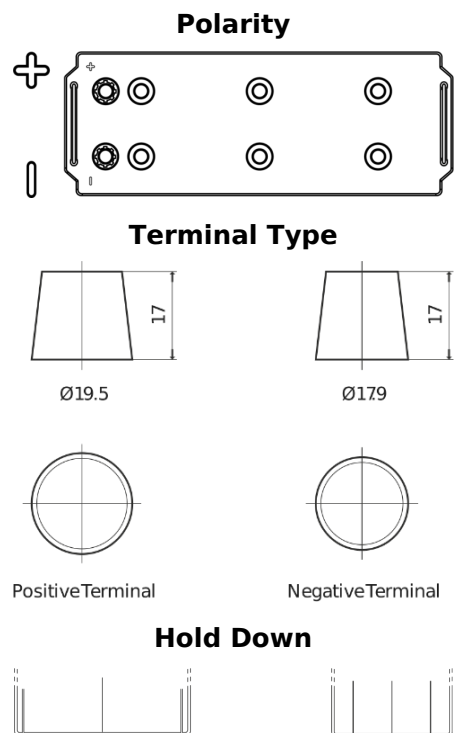

Product overview

Batteries for Trucks, Buses, Construction, Agriculture

StartPRO TG1403

Part number	TG1403
Technology	Flooded
EAN/GTIN	3661024055420
Voltage	12 V
Capacity	140.0 Ah
CCA	800 A
Length	513 mm
Width	189 mm
Height	223 mm
Box size	D04
Polarity	ETN 3
Terminal Type	EN taper post
Hold Down	B0
Weights (subject of variation)	34.10 kg