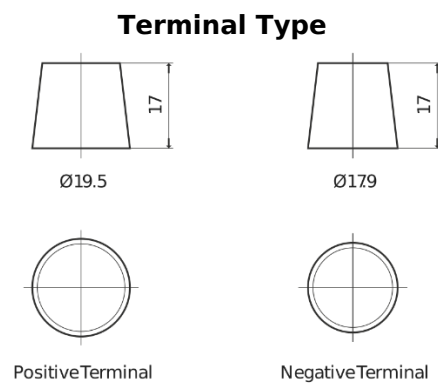

Product overview

Batteries for Trucks, Buses, Construction, Agriculture

StartPRO TG1403

Part number	TG1403
Technology	Flooded
EAN/GTIN	3661024055420
Voltage	12 V
Capacity	140.0 Ah
CCA	800 A
Length	513 mm
Width	189 mm
Height	223 mm
Box size	D04
Polarity	ETN 3
Terminal Type	EN taper post
Hold Down	B0
Weights (subject of variation)	34.10 kg