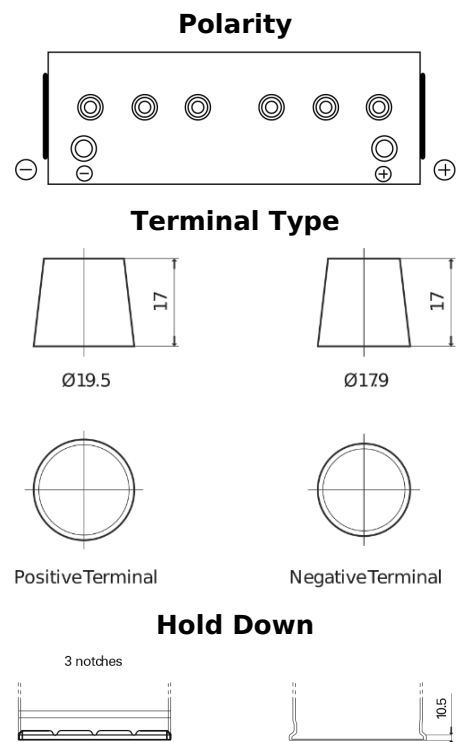

Product overview

Batteries for Trucks, Buses, Construction, Agriculture

StartPRO TG1402

Part number	TG1402
Technology	Flooded
EAN/GTIN	3661024055345
Voltage	12 V
Capacity	140.0 Ah
CCA	900 A
Length	508 mm
Width	175 mm
Height	205 mm
Box size	ATM
Polarity	ETN 0
Terminal Type	EN taper post
Hold Down	B1
Weights (subject of variation)	33.80 kg