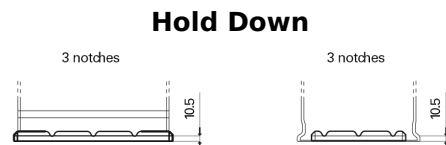

Product overview

Batteries for Trucks, Buses, Construction, Agriculture

StartPRO TG1355

Part number	TG1355
Technology	Flooded
EAN/GTIN	3661024055529
Voltage	12 V
Capacity	135.0 Ah
CCA	1000 A
Length	514 mm
Width	175 mm
Height	210 mm
Box size	DB8
Polarity	ETN 3
Terminal Type	EN taper post
Hold Down	B3
Weights (subject of variation)	36.00 kg