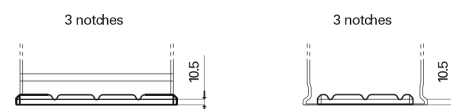

Product overview

Batteries for Trucks, Buses, Construction, Agriculture

StartPRO TG1355

Part number	TG1355
Technology	Flooded
EAN/GTIN	3661024055529
Voltage	12 V
Capacity	135.0 Ah
CCA	1000 A
Length	514 mm
Width	175 mm
Height	210 mm
Box size	DB8
Polarity	ETN 3
Terminal Type	EN taper post
Hold Down	B3
Weights (subject of variation)	36.00 kg

Polarity

Terminal Type

Positive Terminal

Negative Terminal

Hold Down

Design, features and specifications are subject to change without notice. We disclaim any representation or warranty, express or implied, concerning the data or recommendations, and in no event shall be liable for any loss or damage claimed to have arisen as a result. Some products may not be available in your local market.