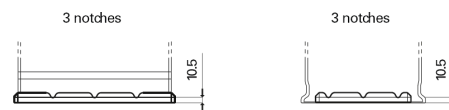

**Product overview**

Batteries for Trucks, Buses, Construction, Agriculture

**StartPRO TG1355**

|                                |               |
|--------------------------------|---------------|
| Part number                    | TG1355        |
| Technology                     | Flooded       |
| EAN/GTIN                       | 3661024055529 |
| Voltage                        | 12 V          |
| Capacity                       | 135.0 Ah      |
| CCA                            | 1000 A        |
| Length                         | 514 mm        |
| Width                          | 175 mm        |
| Height                         | 210 mm        |
| Box size                       | DB8           |
| Polarity                       | ETN 3         |
| Terminal Type                  | EN taper post |
| Hold Down                      | B3            |
| Weights (subject of variation) | 36.00 kg      |

**Polarity**

**Terminal Type**

Positive Terminal      Negative Terminal

**Hold Down**

Design, features and specifications are subject to change without notice. We disclaim any representation or warranty, express or implied, concerning the data or recommendations, and in no event shall be liable for any loss or damage claimed to have arisen as a result. Some products may not be available in your local market.