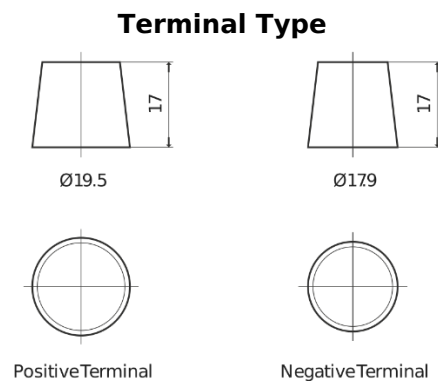

Product overview

Batteries for Trucks, Buses, Construction, Agriculture

StartPRO TG1355

Part number	TG1355
Technology	Flooded
EAN/GTIN	3661024055529
Voltage	12 V
Capacity	135.0 Ah
CCA	1000 A
Length	514 mm
Width	175 mm
Height	210 mm
Box size	DB8
Polarity	ETN 3
Terminal Type	EN taper post
Hold Down	B3
Weights (subject of variation)	36.00 kg