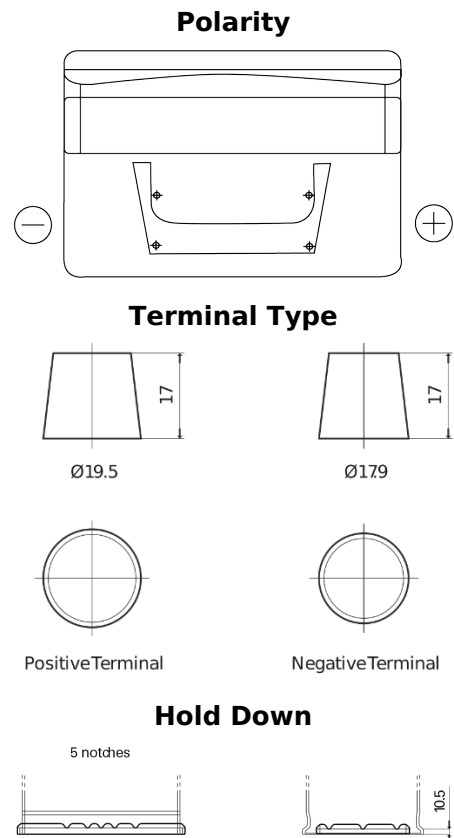

Product overview

Batteries for Cars

Standard FC652

Part number	FC652
Technology	Flooded
EAN/GTIN	3661024044868
Voltage	12 V
Capacity	65 Ah
CCA	540 A
Length	278 mm
Width	175 mm
Height	175 mm
Box size	LB3
Polarity	ETN 0
Terminal Type	EN taper post
Hold Down	B13
Weights (subject of variation)	14.50 kg