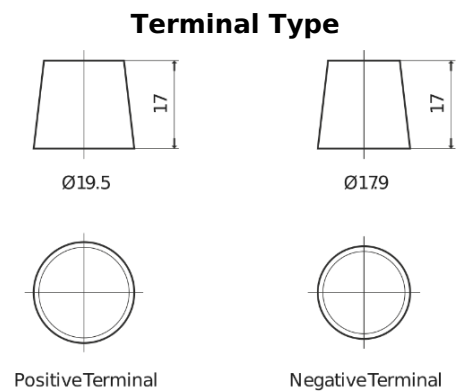

Product overview

Batteries for Trucks, Buses, Construction, Agriculture

StartPRO TG1353

Part number	TG1353
Technology	Flooded
EAN/GTIN	3661024055543
Voltage	12 V
Capacity	135.0 Ah
CCA	1000 A
Length	514 mm
Width	218 mm
Height	210 mm
Box size	DB9
Polarity	ETN 3
Terminal Type	EN taper post
Hold Down	B0
Weights (subject of variation)	39.80 kg