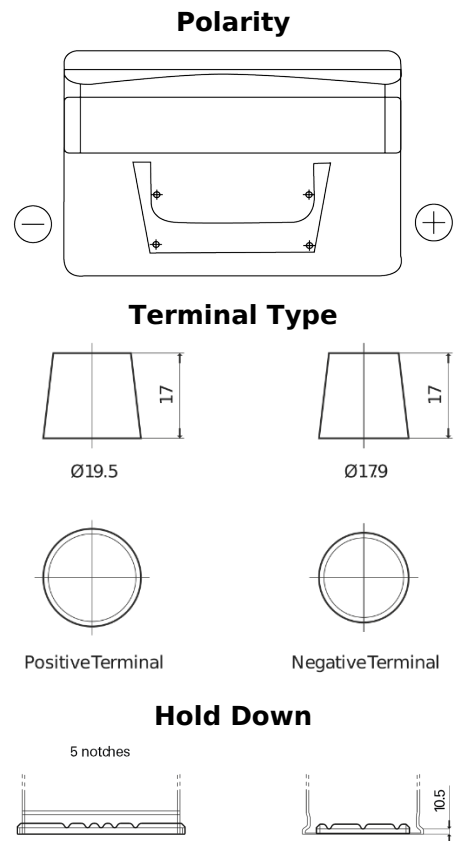

**Product overview**

Batteries for Cars

**Classic EC652**

Part number	EC652
Technology	Flooded
EAN/GTIN	3661024034869
Voltage	12 V
Capacity	65 Ah
CCA	540 A
Length	278 mm
Width	175 mm
Height	175 mm
Box size	LB3
Polarity	ETN 0
Terminal Type	EN taper post
Hold Down	B13
Weights (subject of variation)	14.50 kg