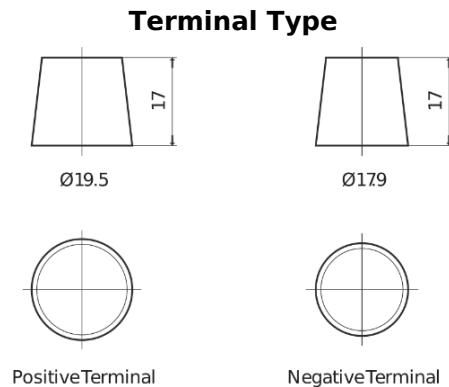

**Product overview**

Batteries for Trucks, Buses, Construction, Agriculture

**StartPRO TG1206**

Part number	TG1206
Technology	Flooded
EAN/GTIN	3661024056830
Voltage	12 V
Capacity	120.0 Ah
CCA	680 A
Length	510 mm
Width	175 mm
Height	225 mm
Box size	D08
Polarity	ETN 4
Terminal Type	EN taper post
Hold Down	B3
Weights (subject of variation)	31.80 kg