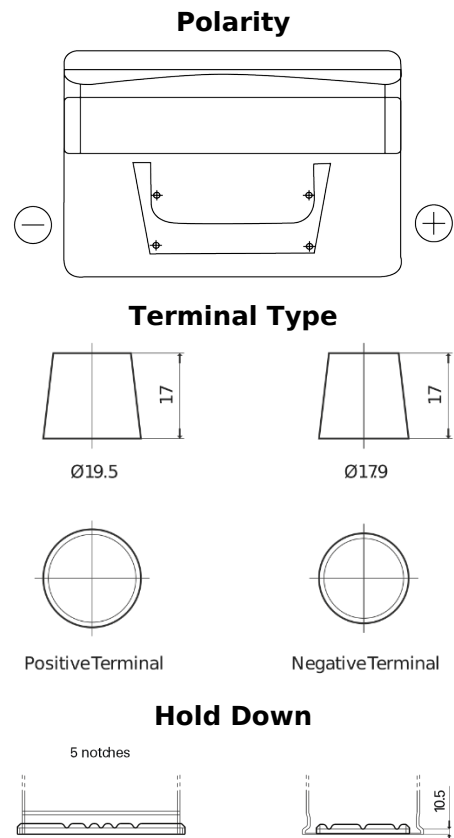

Product overview

Batteries for Cars

Standard CC652

Part number	CC652
Technology	Flooded
EAN/GTIN	3661024014861
Voltage	12 V
Capacity	65 Ah
CCA	540 A
Length	278 mm
Width	175 mm
Height	175 mm
Box size	LB3
Polarity	ETN 0
Terminal Type	EN taper post
Hold Down	B13
Weights (subject of variation)	14.50 kg