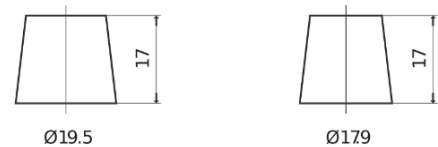

**Product overview**

Batteries for Cars

**Plus CB712**

Part number	CB712
Technology	Flooded
EAN/GTIN	3661024014649
Voltage	12 V
Capacity	71.0 Ah
CCA	670 A
Length	278 mm
Width	175 mm
Height	175 mm
Box size	LB3
Polarity	ETN 0
Terminal Type	EN taper post
Hold Down	B13
Weights (subject of variation)	15.30 kg

**Polarity**

**Terminal Type**

Positive Terminal

Negative Terminal

**Hold Down**

Design, features and specifications are subject to change without notice. We disclaim any representation or warranty, express or implied, concerning the data or recommendations, and in no event shall be liable for any loss or damage claimed to have arisen as a result. Some products may not be available in your local market.