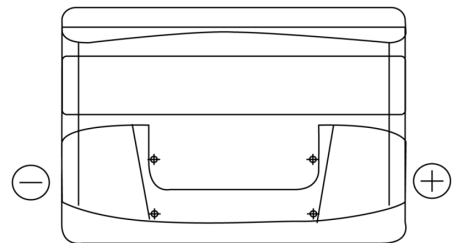

**Product overview**

Batteries for Cars

**Plus CB712**

Part number	CB712
Technology	Flooded
EAN/GTIN	3661024014649
Voltage	12 V
Capacity	71.0 Ah
CCA	670 A
Length	278 mm
Width	175 mm
Height	175 mm
Box size	LB3
Polarity	ETN 0
Terminal Type	EN taper post
Hold Down	B13
Weights (subject of variation)	15.30 kg

**Polarity**

**Terminal Type**

Positive Terminal

Negative Terminal

**Hold Down**

Design, features and specifications are subject to change without notice. We disclaim any representation or warranty, express or implied, concerning the data or recommendations, and in no event shall be liable for any loss or damage claimed to have arisen as a result. Some products may not be available in your local market.