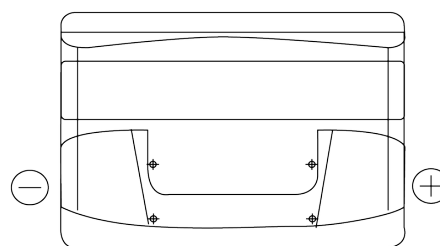

Product overview

Batteries for Cars

Plus CB712

Part number	CB712
Technology	Flooded
EAN/GTIN	3661024014649
Voltage	12 V
Capacity	71.0 Ah
CCA	670 A
Length	278 mm
Width	175 mm
Height	175 mm
Box size	LB3
Polarity	ETN 0
Terminal Type	EN taper post
Hold Down	B13
Weights (subject of variation)	15.30 kg

Polarity

Terminal Type

Positive Terminal

Negative Terminal

Hold Down

Design, features and specifications are subject to change without notice. We disclaim any representation or warranty, express or implied, concerning the data or recommendations, and in no event shall be liable for any loss or damage claimed to have arisen as a result. Some products may not be available in your local market.