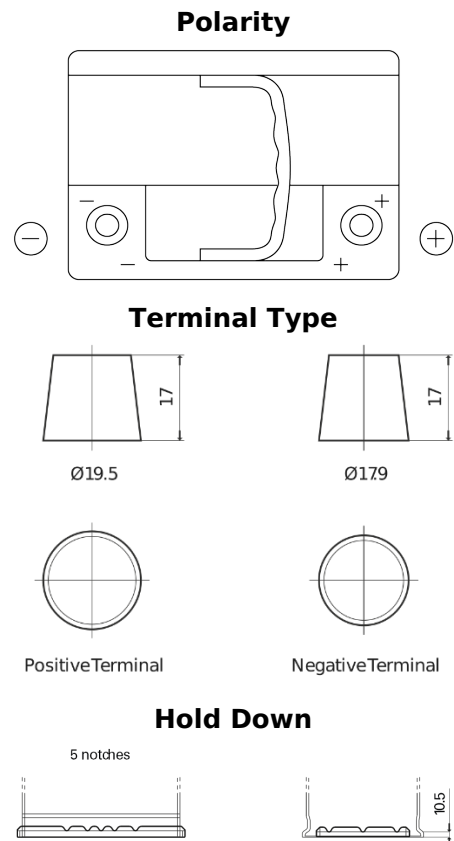

**Product overview**

Batteries for Cars

**High-Tech TA612**

Part number	TA612
Technology	Flooded
EAN/GTIN	3661024054270
Voltage	12 V
Capacity	61 Ah
CCA	600 A
Length	242 mm
Width	175 mm
Height	175 mm
Box size	LB2
Polarity	ETN 0
Terminal Type	EN taper post
Hold Down	B13
Weights (subject of variation)	14.00 kg