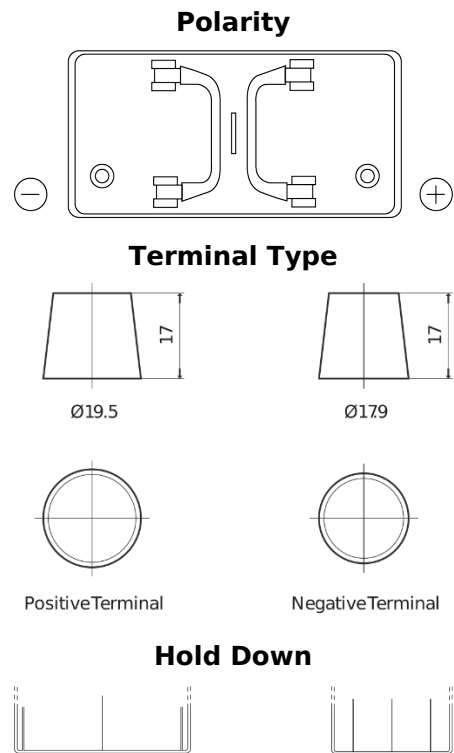

**Product overview**

Batteries for Trucks, Buses, Construction, Agriculture

**StartPRO TG1100**

Part number	TG1100
Technology	Flooded
EAN/GTIN	3661024055376
Voltage	12 V
Capacity	110.0 Ah
CCA	750 A
Length	349 mm
Width	175 mm
Height	235 mm
Box size	D02
Polarity	ETN 0
Terminal Type	EN taper post
Hold Down	B0
Weights (subject of variation)	25.40 kg