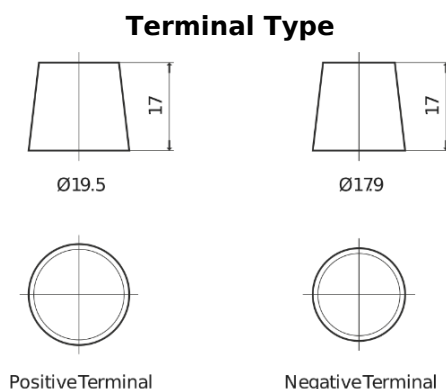

Product overview

Batteries for Trucks, Buses, Construction, Agriculture

StartPRO TG1100

Part number	TG1100
Technology	Flooded
EAN/GTIN	3661024055376
Voltage	12 V
Capacity	110.0 Ah
CCA	750 A
Length	349 mm
Width	175 mm
Height	235 mm
Box size	D02
Polarity	ETN 0
Terminal Type	EN taper post
Hold Down	B0
Weights (subject of variation)	25.40 kg