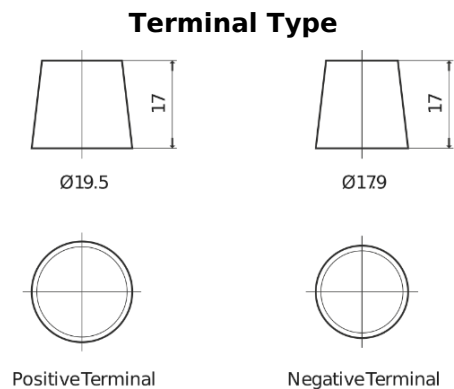

Product overview

Batteries for Trucks, Buses, Construction, Agriculture

PowerPRO TF2353

Part number	TF2353
Technology	Flooded
EAN/GTIN	3661024055321
Voltage	12 V
Capacity	235.0 Ah
CCA	1300 A
Length	518 mm
Width	274 mm
Height	240 mm
Box size	D06
Polarity	ETN 3
Terminal Type	EN taper post
Hold Down	B0
Weights (subject of variation)	56.30 kg