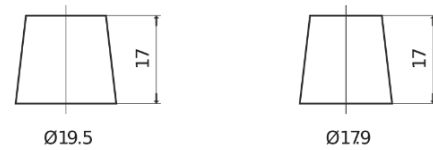

**Product overview**

Batteries for Trucks, Buses, Construction, Agriculture

**PowerPRO TF1853**

Part number	TF1853
Technology	Flooded
EAN/GTIN	3661024055314
Voltage	12 V
Capacity	185.0 Ah
CCA	1150 A
Length	513 mm
Width	223 mm
Height	223 mm
Box size	D05
Polarity	ETN 3
Terminal Type	EN taper post
Hold Down	B0
Weights (subject of variation)	43.90 kg

**Polarity**

**Terminal Type**

Positive Terminal

Negative Terminal

**Hold Down**

Design, features and specifications are subject to change without notice. We disclaim any representation or warranty, express or implied, concerning the data or recommendations, and in no event shall be liable for any loss or damage claimed to have arisen as a result. Some products may not be available in your local market.