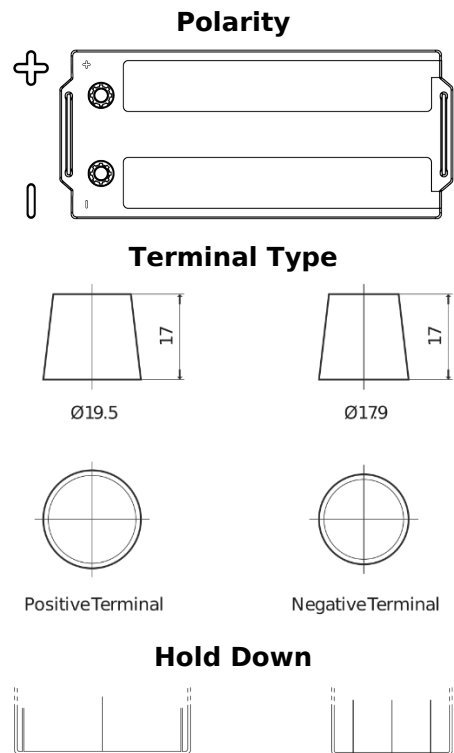

Product overview

Batteries for Trucks, Buses, Construction, Agriculture

PowerPRO TF1853

Part number	TF1853
Technology	Flooded
EAN/GTIN	3661024055314
Voltage	12 V
Capacity	185.0 Ah
CCA	1150 A
Length	513 mm
Width	223 mm
Height	223 mm
Box size	D05
Polarity	ETN 3
Terminal Type	EN taper post
Hold Down	B0
Weights (subject of variation)	43.90 kg