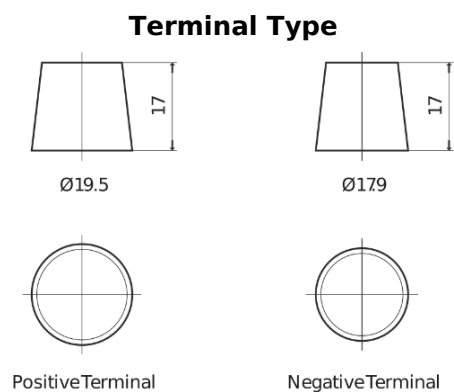

Product overview

Batteries for Trucks, Buses, Construction, Agriculture

PowerPRO TF1250

Part number	TF1250
Technology	Flooded
EAN/GTIN	3661024057677
Voltage	12 V
Capacity	125.0 Ah
CCA	850 A
Length	349 mm
Width	175 mm
Height	285 mm
Box size	D03
Polarity	ETN 0
Terminal Type	EN taper post
Hold Down	B0
Weights (subject of variation)	31.00 kg